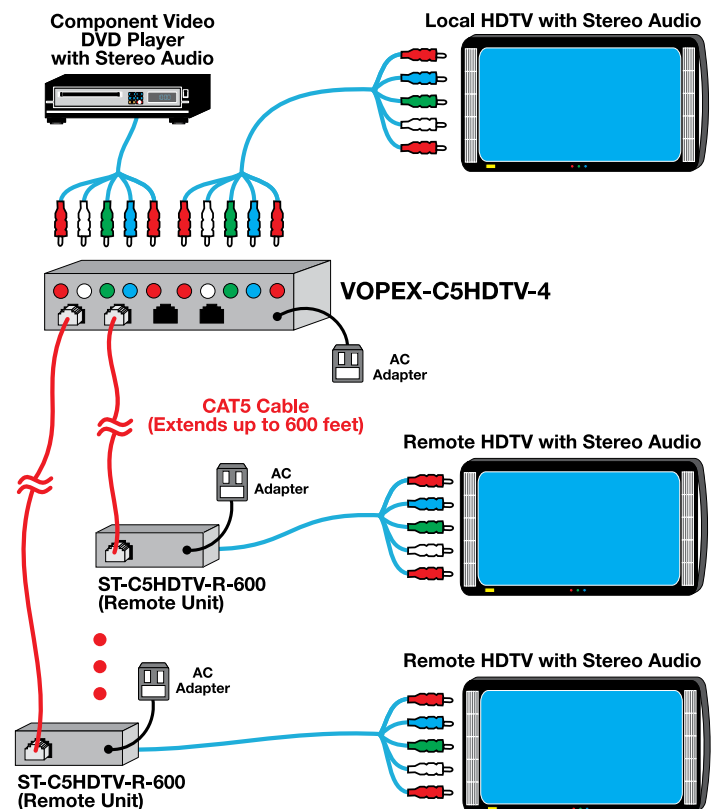

Configuration and Cable Illustration

www.networktechinc.com/hdvtv-extend.html