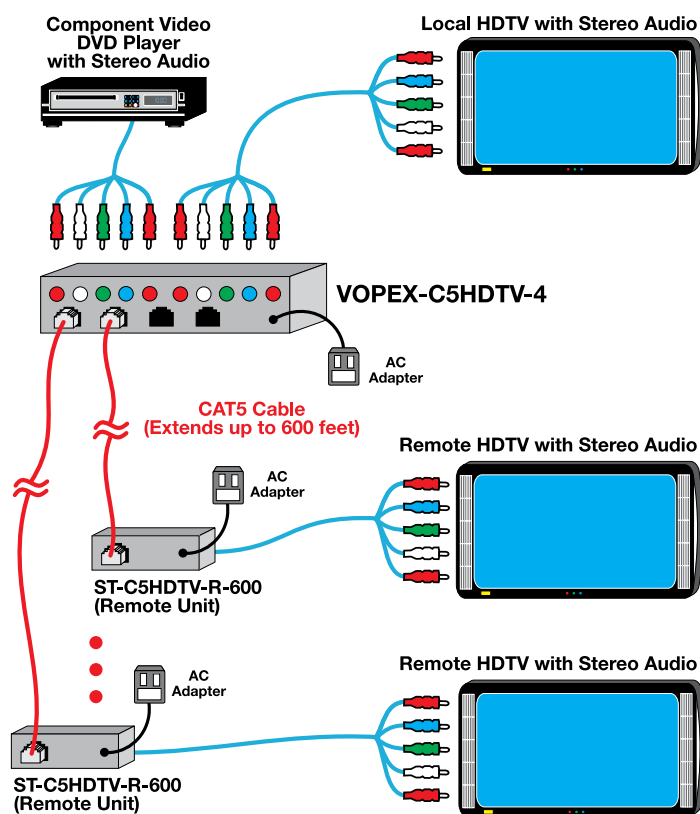

Configuration and Cable Illustration

www.networktechinc.com/hdvtv-extend.html