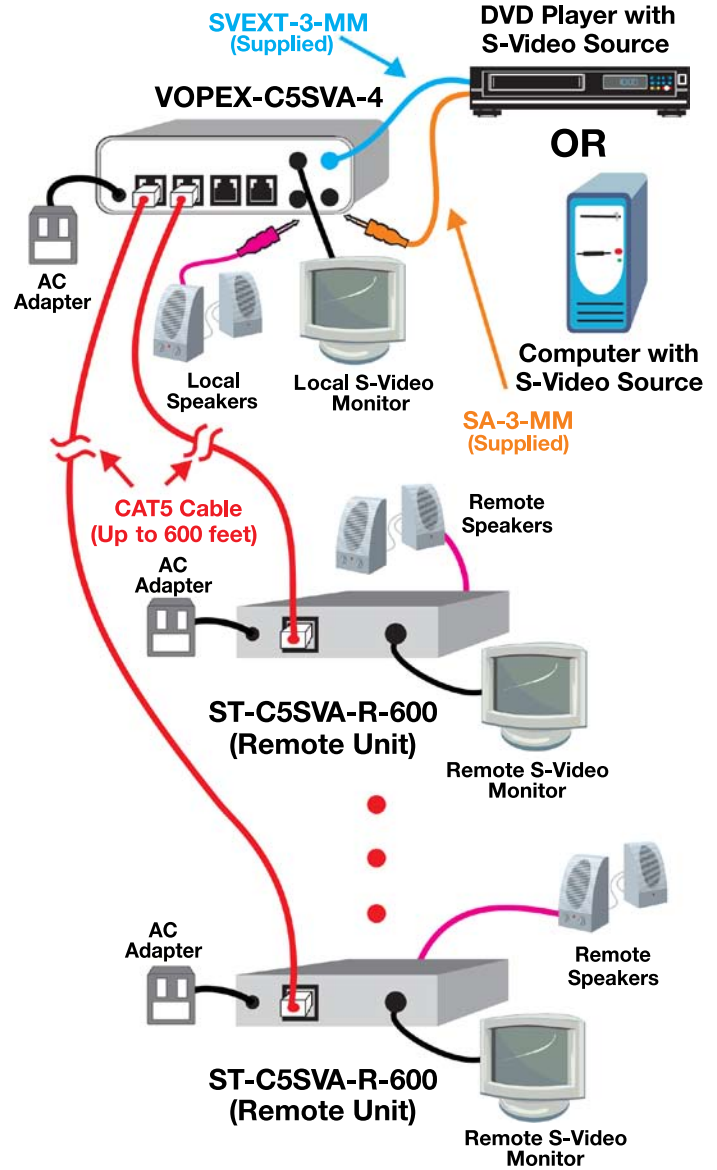

S-VIDEO SPLITTER / EXTENDER VIA CAT5

Drive up to 16 remote S-Video TVs/monitors from one S-Video device

Specifications (Continued)

Remote Unit

Video Output

- Crisp and clear 800x600 resolution at 600 feet.
  - When using CAT6 cable, some degradation may be experienced, depending on the construction of the cable.
- Female 4-pin miniDIN connector.
- Output impedance: 75 Ohms.
- Maximum output level for video: 1.45Vp-p.
- Video quality is automatically adjusted for distances up to 600 feet of CAT5/5e/6 cable with the S-Video/audio splitter extender (VOPEX-C5SVA-x).
- Video quality is manually adjusted at the remote unit with the S-Video splitter/extender (VOPEX-C5SV-x).

Optional Audio

- 3.5mm female stereo audio jack.
- Frequency response: 20 Hz to 20 kHz, +/-1dB.
- Signal-to-Noise Ratio (SNR): 76 dBA.
- Total Harmonic Distortion and Noise (THD+N): 0.017%.
- Stereo crosstalk: -70 dB.
- Line level output; supports multimedia speakers.
- Maximum output levels: 3.1Vp-p (line level).

Power

- 110 or 220 VAC at 50 or 60Hz via AC adapter.

Regulatory Approvals

- CE, RoHS

Warranty

- Two years

Cables

- 3-foot S-Video cable included.
- 3-foot audio cable included (with VOPEX-C5SVA-x).
- Use CAT5, CAT5e or CAT6 UTP straight through cable for TIA/EIA-568B wiring terminated with standard RJ45 connectors (not included).

Configuration and Cable Illustration

Warning!

Never connect the VOPEX-C5SV-x or ST-C5SV-x Extender to an ethernet card, ethernet router, hub or switch or other ethernet RJ45 connector of an ethernet device. Damage to devices connected to the ethernet may result.

S-Video Splitter / Extender via CAT5 Models				
Supported Features	Local or Remote	NTI Part #	# of ports	Size WxDxH (in)
S-Video	Local	VOPEX-C5SV-4	4	8.5x6.0x2.6
S-Video	Local	VOPEX-C5SV-8	8	8.5x6.0x2.6
S-Video	Local	VOPEX-C5SV-16	16	8.5x6.0x2.6
S-Video + Audio	Local	VOPEX-C5SVA-4	4	8.5x6.0x2.6
S-Video + Audio	Local	VOPEX-C5SVA-8	8	8.5x6.0x2.6
S-Video + Audio	Local	VOPEX-C5SVA-16	16	8.5x6.0x2.6
S-Video	Remote	ST-C5SV-R-600	NA	3.5x3.1x1.2
S-Video + Audio	Remote	ST-C5SVA-R-600	NA	3.5x3.1x1.2

330.562.1999
Worldwide fax

sales@ntigo.com

www.networktechinc.com

©2006-2007, NTI
All rights reserved