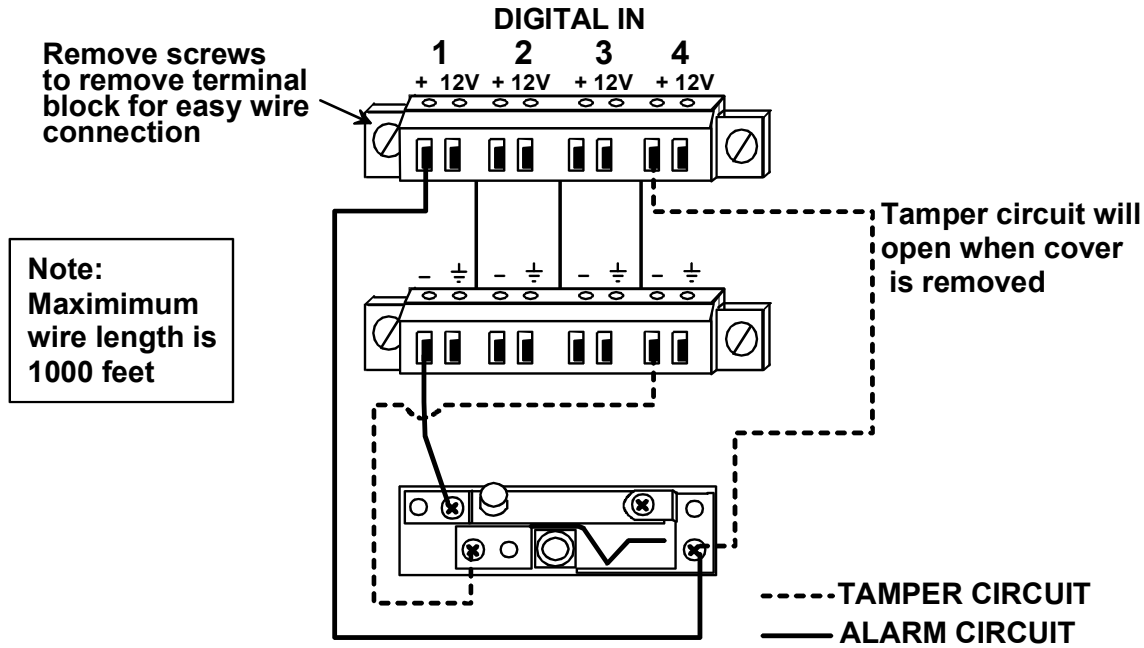

ENVIROMUX-VSS VIBRATION SENSOR WIRING INSTRUCTION

ENVIROMUX-VSS (View with cover removed)

Schematic for wiring Vibration Sensor to DIGITAL IN Terminals

Schematic for wiring Vibration Sensor to RJ45 Socket

View looking into RJ45 Socket