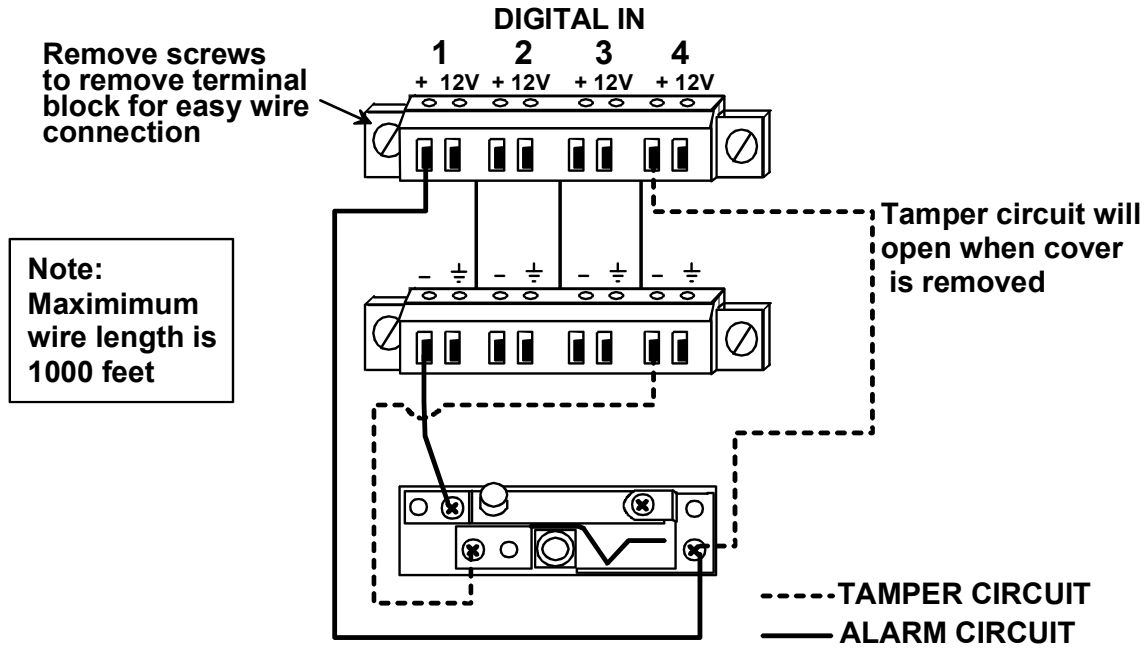

ENVIROMUX-VSS VIBRATION SENSOR WIRING INSTRUCTION

ENVIROMUX-VSS (View with cover removed)

Schematic for wiring Vibration Sensor to DIGITAL IN Terminals

Schematic for wiring Vibration Sensor to RJ45 Socket

View looking into RJ45 Socket